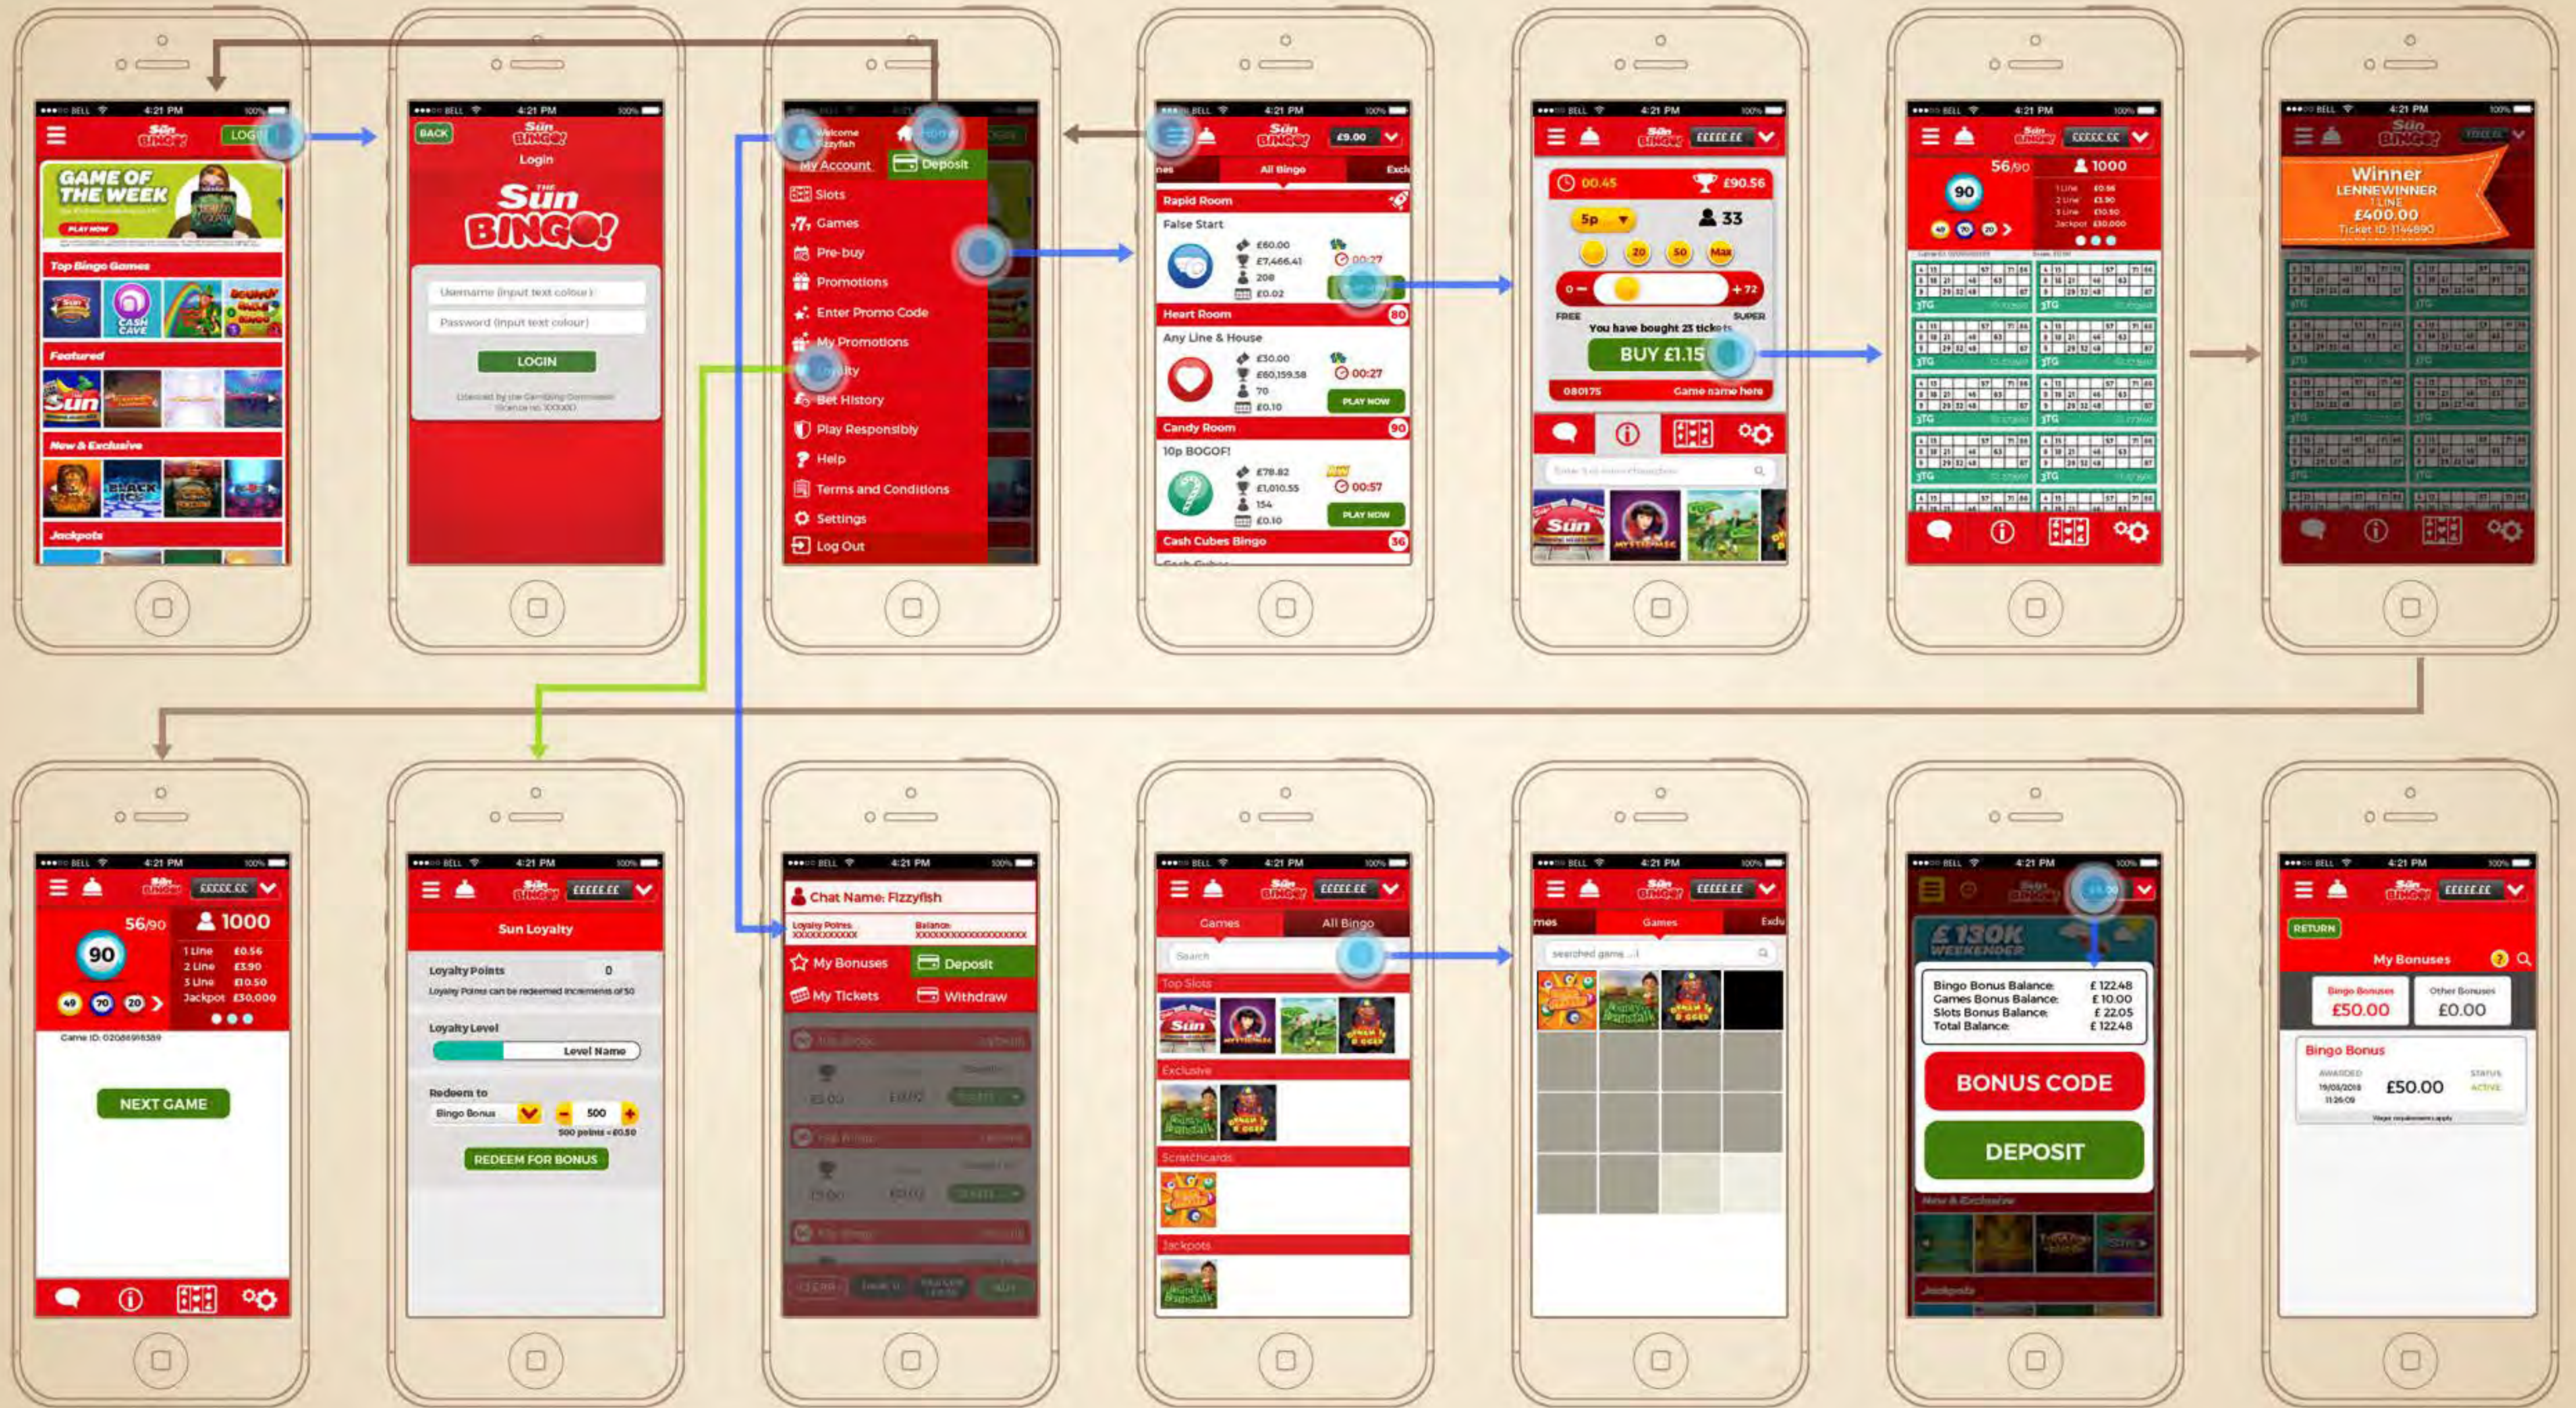

DAVID BRAVO

Graphic, UX & UI Designer

- L.1 My Rewards
 - L.1.1 Status
 - L.1.2 How it Works
 - L.1.3 Rewards Catalog
 - L.1.4 Survey

Auto Play

Options & Information

The collage consists of numerous promotional banners for online gaming brands. Key elements include:

- October Reload:** Features a cartoon character and the text "OCTOBER RELOAD".
- Weekly Reload:** Multiple banners for "WEEKLY RELOAD" with various themes like "CASH CARNIVAL", "SOAR THE WINGS", and "WICKED WEDNESDAY". One banner specifies "MONDAY TUESDAY WEDNESDAY THURSDAY".
- Summer Party:** Several banners for "JOIN THE SUMMER PARTY" with themes like "CASH CARNIVAL" and "MEGA MONEY RUSH".
- Special Events:** "WICKED WEDNESDAY" (Grab your wicked mid-week free spins), "BANK HEIST", and "WELCOME BONUS".
- Other Promotions:** "Go global", "MEGA MONEY RUSH", "WELCOME BONUS" (up to £100 match bonus), and "HAPPY LABOUR DAY".
- Logos and Branding:** PartyPoker.com, PartyCasino, and PartyGammon logos are prominently displayed.

JANUARY PRICE CRUNCH

Get half-price tickets on all Link games from 1st - 31st January.

50% OFF

GAME OF THE WEEK

Get 100% Bonus Back up to £10

PLAY NOW

Prinzels Tower

Escalators Month

£5

All Games Bonus.

£5K PRIZE DRAW

Get an entry for every £10 staked. From 22nd - 28th January.

WILD ANTICS

FREE SPIN

£50k Aintree Escalator

From 6pm. On Saturday, 14th April.