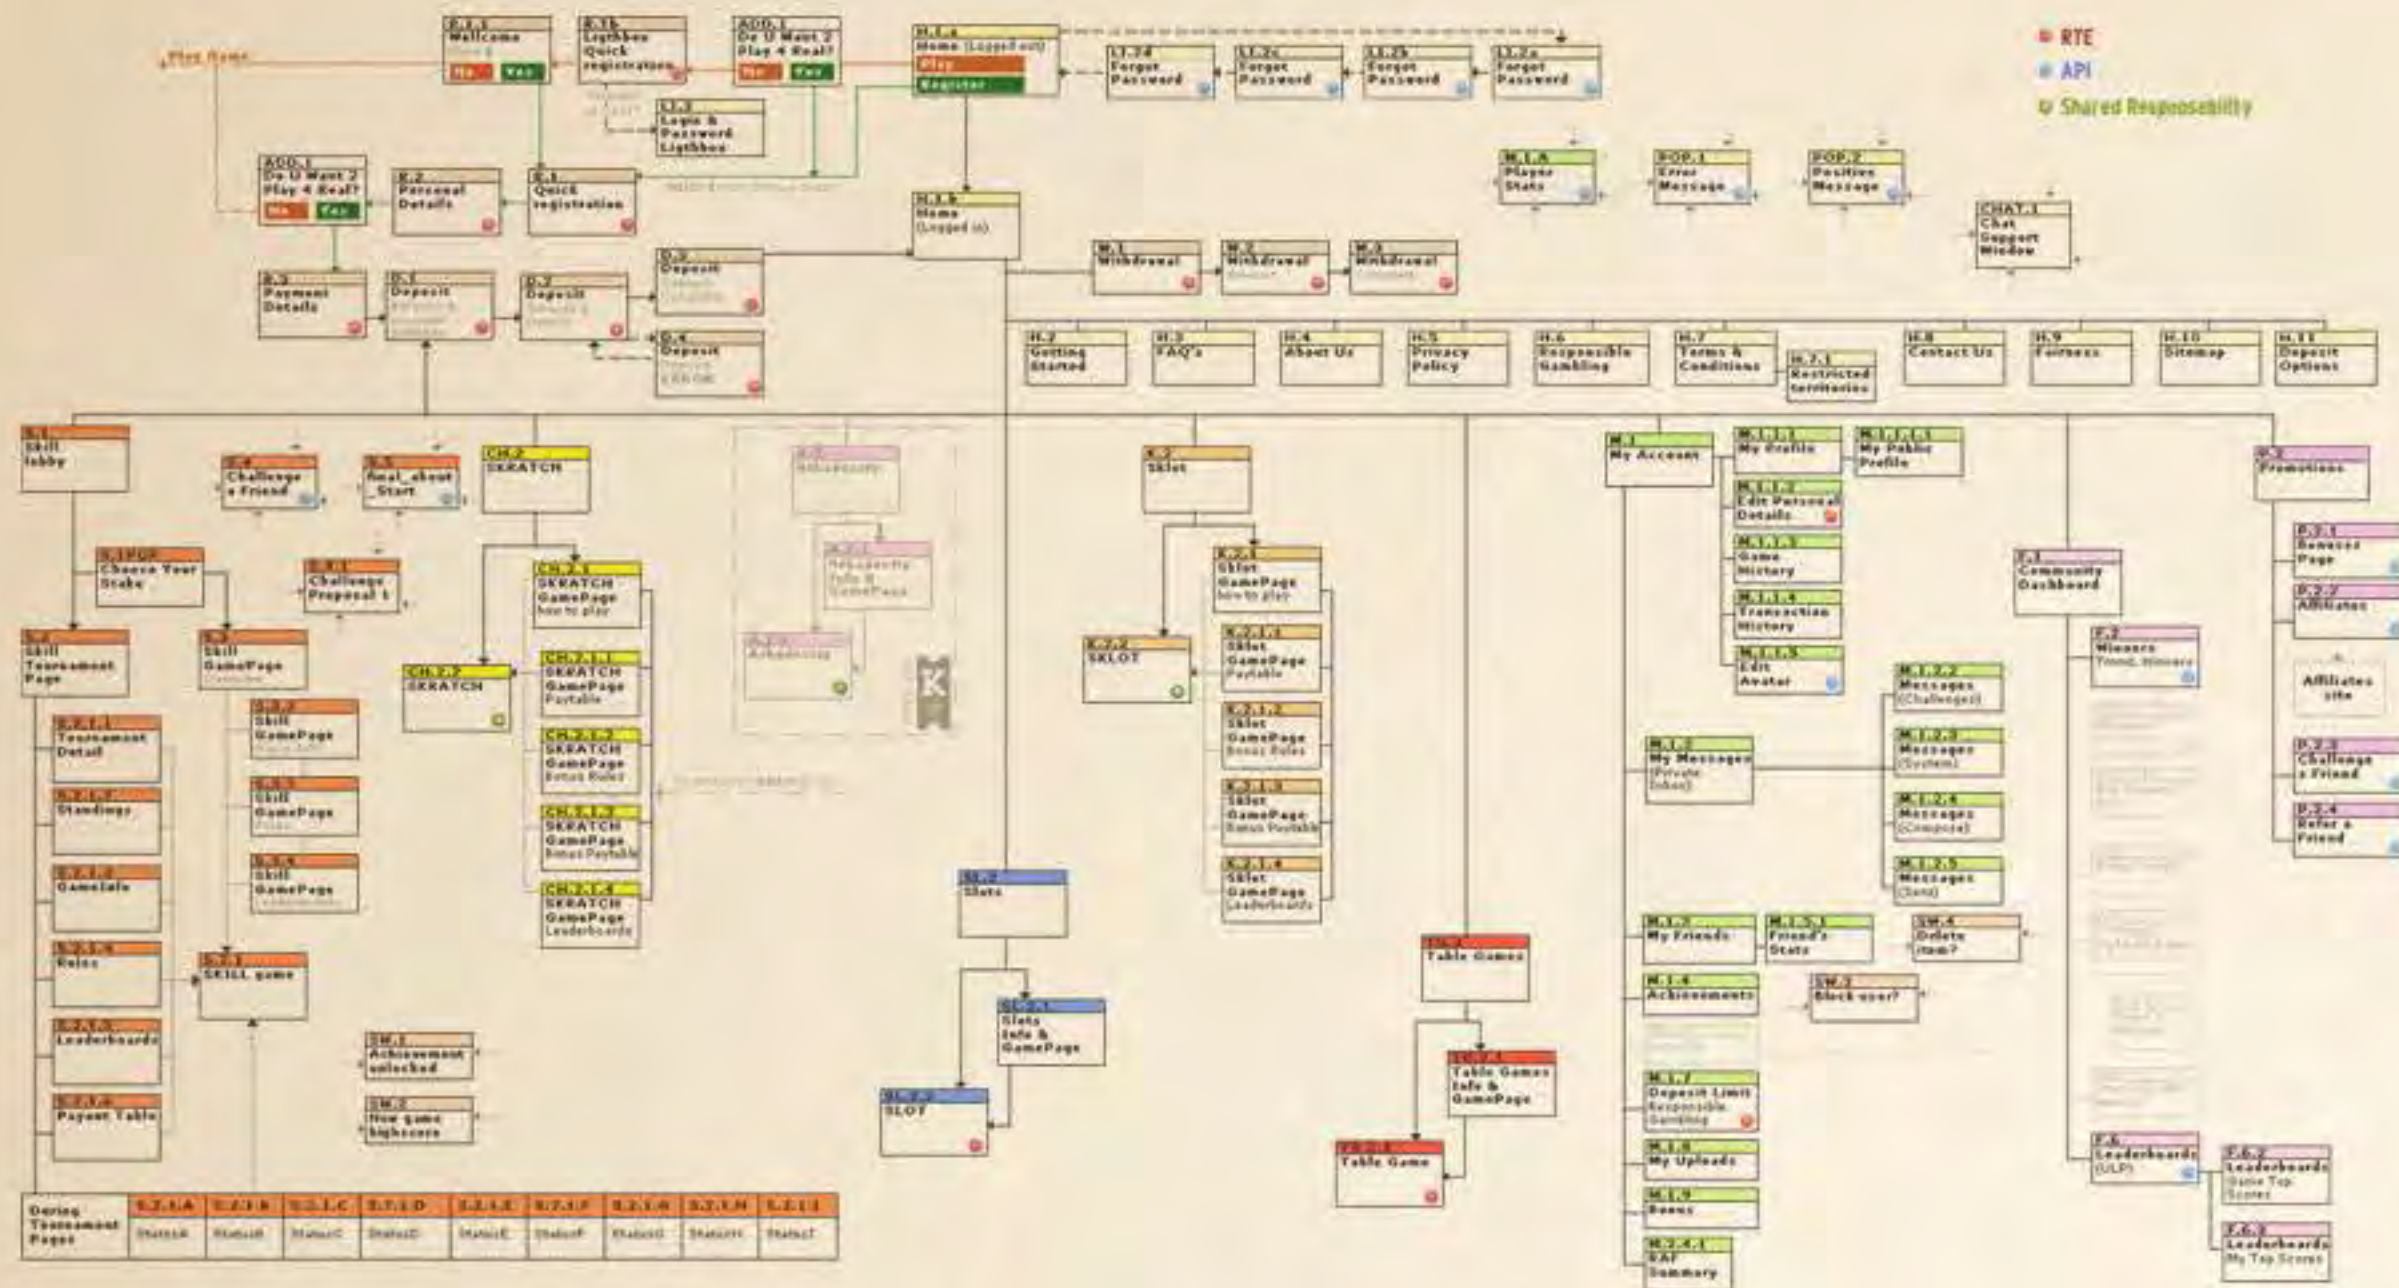

DAVID BRAVO

Graphic, UX & UI Designer

- L.1 My Rewards
 - L.1.1 Status
 - L.1.2 How it Works
 - L.1.3 Rewards Catalog
 - L.1.4 Survey

Auto Play

Options & Information

The collage consists of numerous promotional banners for online gaming brands. Key elements include:

- October Reload:** Features a cartoon character and the text "OCTOBER RELOAD".
- Weekly Reload:** Multiple banners for "WEEKLY RELOAD" with various themes like "CASH CARNIVAL", "SOAR THE WINGS", and "WICKED WEDNESDAY". One banner specifies "MONDAY TUESDAY WEDNESDAY THURSDAY".
- Summer Party:** Several banners for "JOIN THE SUMMER PARTY" with themes like "CASH CARNIVAL" and "MEGA MONEY RUSH".
- Special Events:** "WICKED WEDNESDAY" (Grab your wicked mid-week free spins), "BANK HEIST", and "WELCOME BONUS".
- Other Promotions:** "Go global", "MEGA MONEY RUSH", "WELCOME BONUS" (up to £100 match bonus), and "HAPPY LABOUR DAY".
- Logos and Branding:** PartyPoker.com, PartyCasino, and PartyGammon logos are prominently displayed.

£5

All Games Bonus.

£5K PRIZE DRAW

Get an entry for every £10 staked. From 22nd - 28th January.

WILD ANTICS

FREE SPIN

£50k Aintree Escalator

From 6pm. On Saturday, 14th April.

£50K

SECRET DRAW

APRIL - 27TH MAY

GAME OF THE WEEK

THE PIG WIZARD